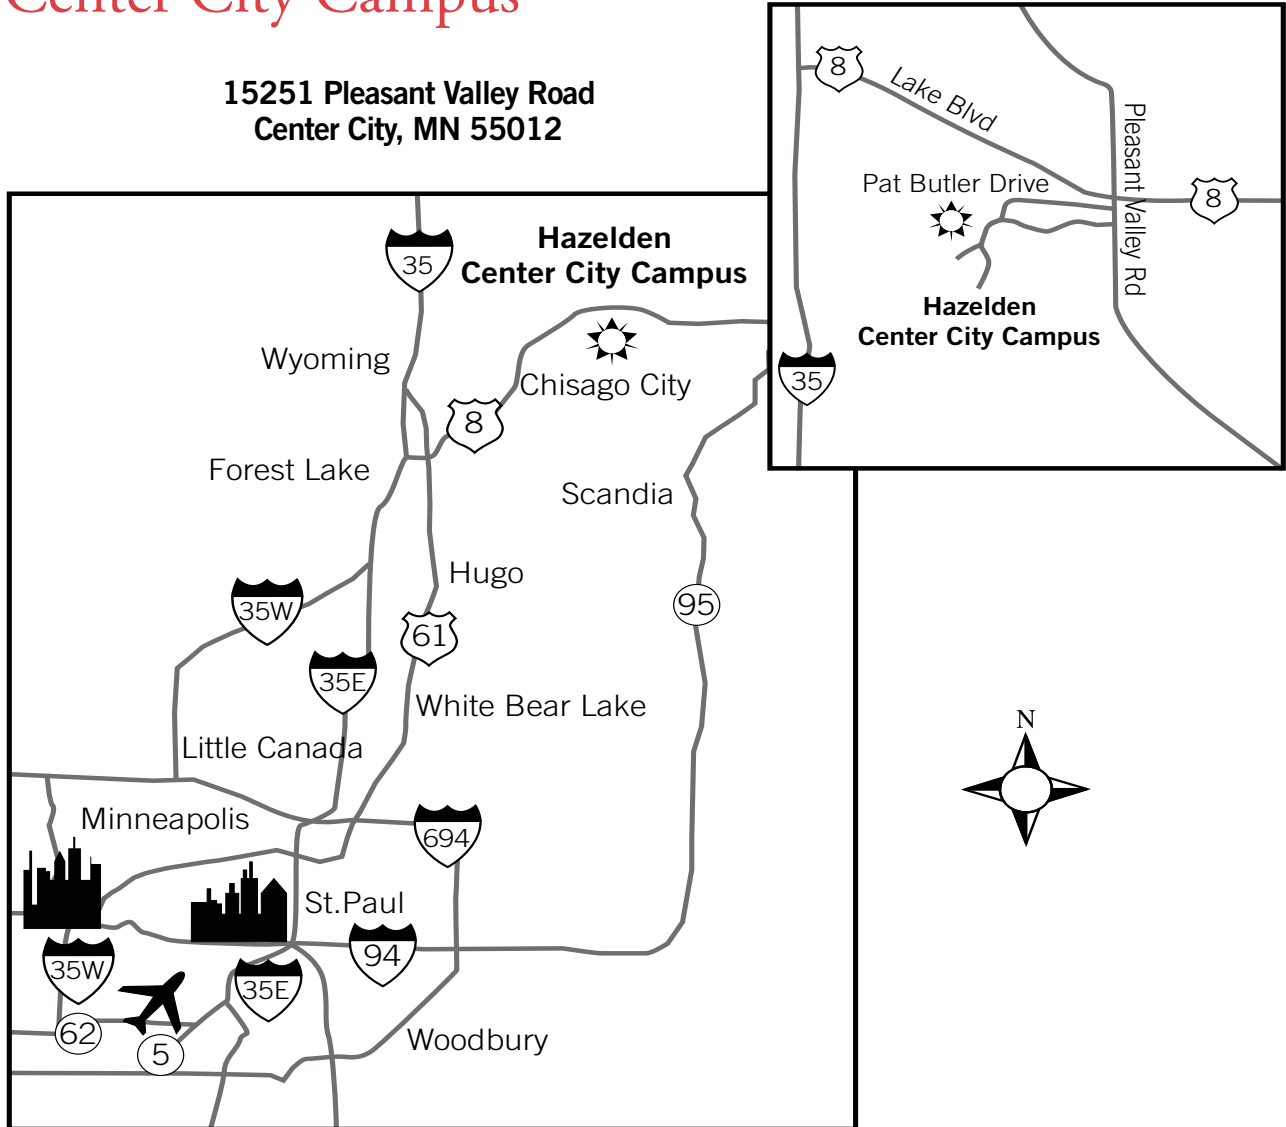

Driving Directions to Hazelden's Center City Campus

**15251 Pleasant Valley Road
Center City, MN 55012**

1. From the Airport

As you leave the airport, stay to the left on Highway 5 east, heading toward St. Paul. Follow Hwy. 5 east about 4 miles to the I-35E north freeway entrance, which is a right-hand turn. Follow I-35E north about 35 miles to Highway 8 east (Taylors Falls exit). Follow Hwy 8 east through Chisago City, Lindstrom and Center City (approximately 14 miles). Turn right onto Pleasant Valley Road (County Road 26). The Hazelden sign will be on your right. To enter the main campus, turn right onto Pat Butler Drive and follow signs to visitor parking. This trip takes approximately one hour.

2. From the Twin Cities

From the south take I-35E or I-35W north about 35 miles to Highway 8 east (Taylors Falls exit). Follow Hwy 8 east through Chisago City, Lindstrom and Center City (approximately 14 miles). Turn right onto Pleasant Valley Road (County Road 26). The Hazelden sign will be on your right. To enter the main campus, turn right onto Pat Butler Drive and follow signs to visitor parking. This trip takes approximately one hour.